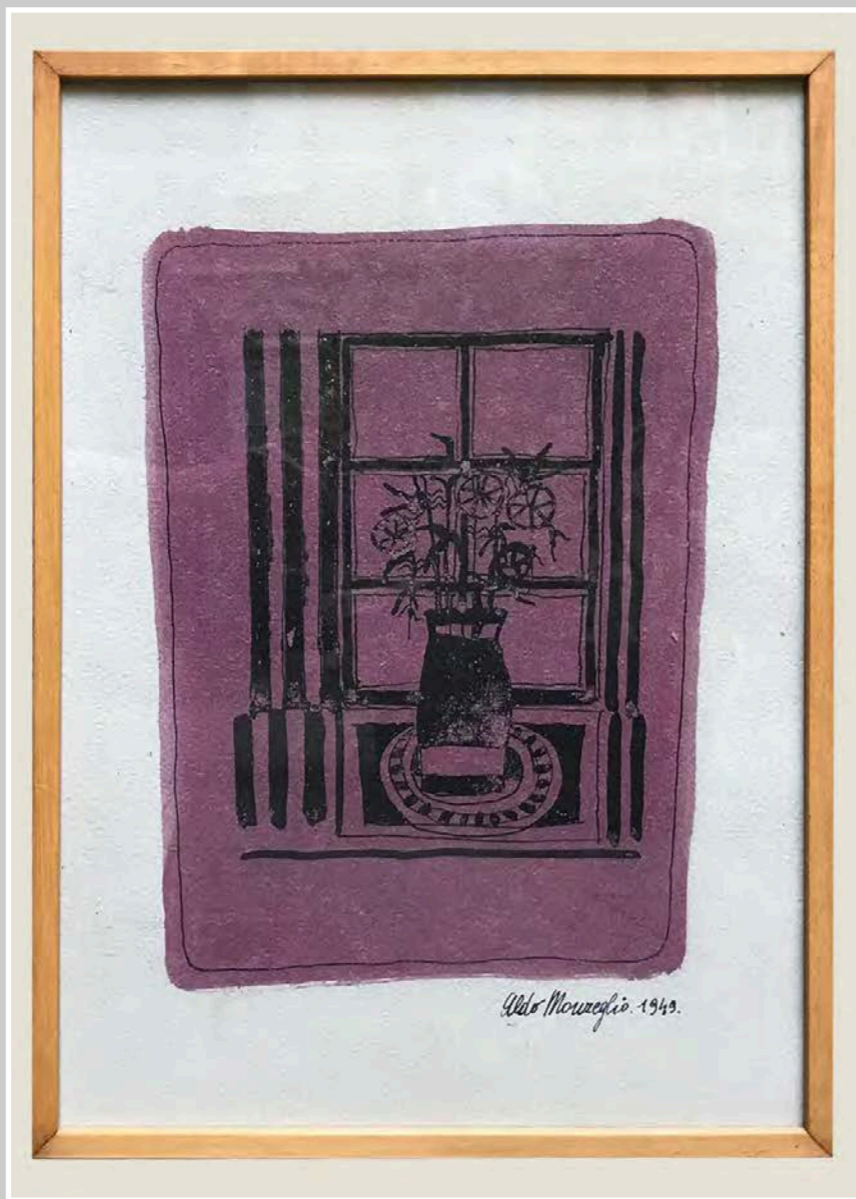

CORNICE ORO  
ACQUARELLO LA FATA BY MARADI  
24 X 29 CM

CORNICE BIANCO PANNA  
ACQUARELLO A MARCELLO BY MARADI  
28 x 35 cm

CORNICE VERDE E ORO  
ACQUARELLO TEMPESTA BY MARADI  
36 x 31 cm

CORNICE LEGNO  
ACQUARELLO PORTANUOVA BY MARADI  
52 x 42,5 cm